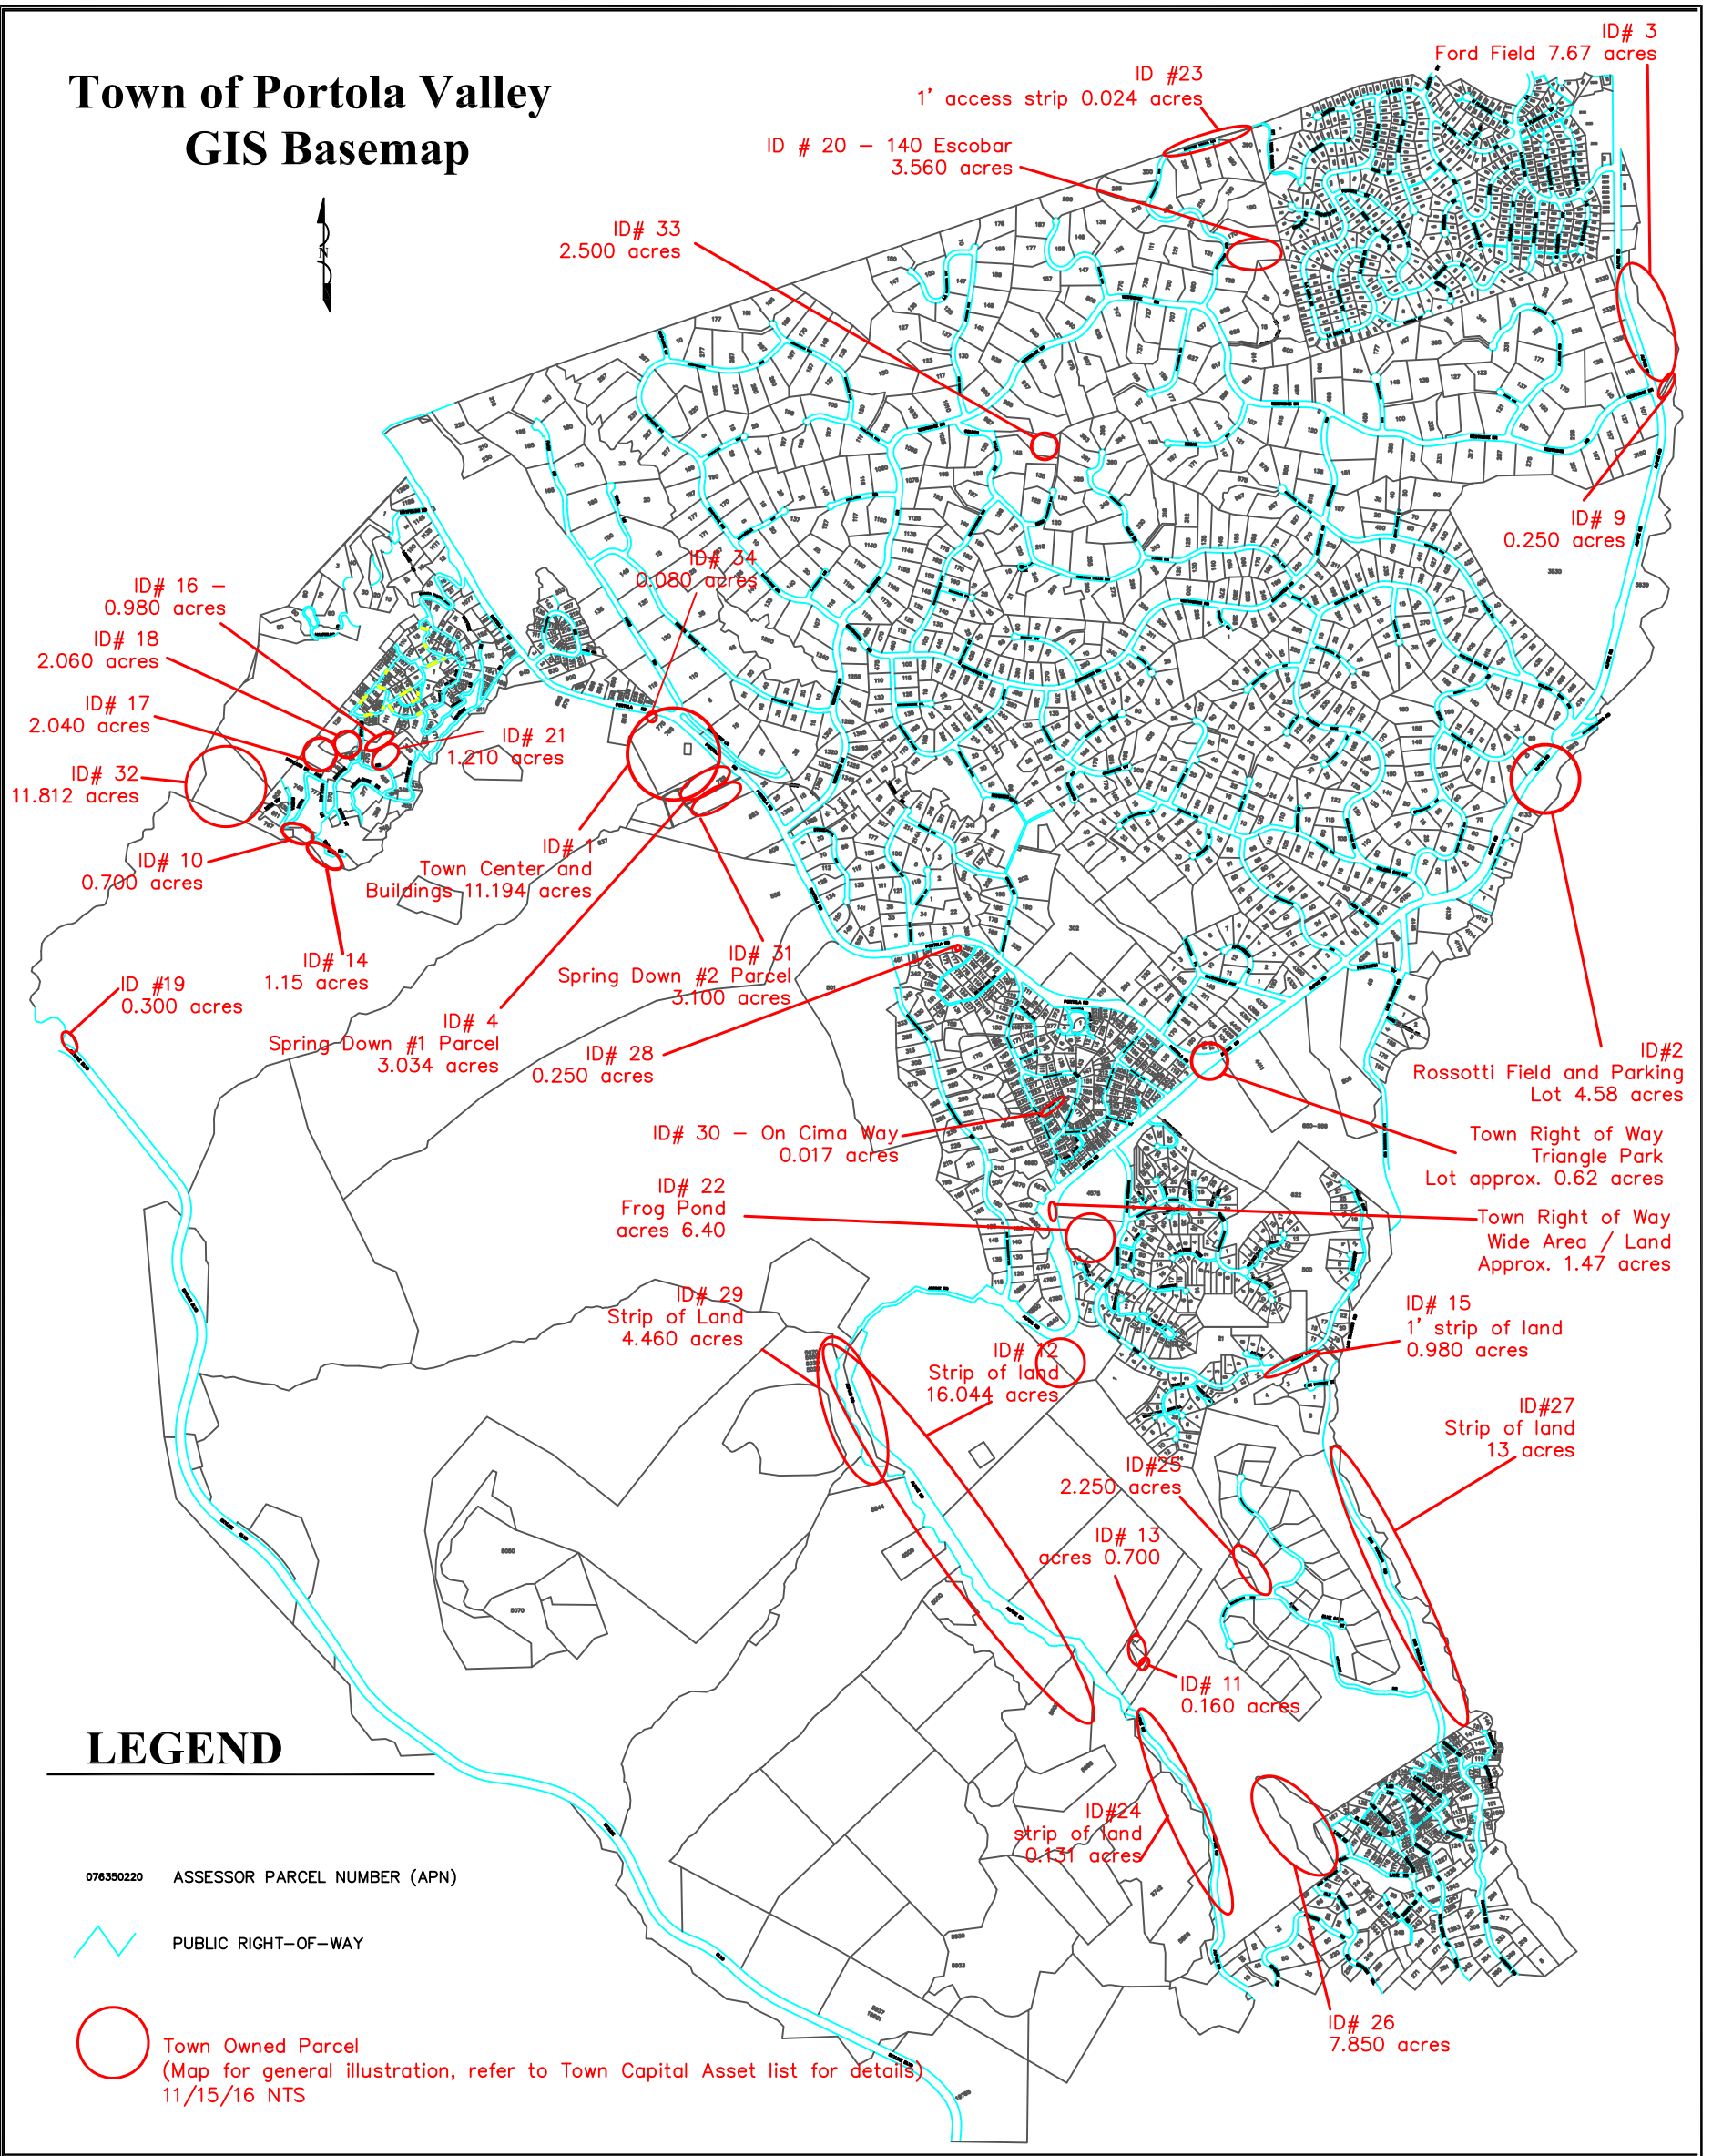

Town of Portola Valley GIS Basemap

LEGEND

076350220 ASSESSOR PARCEL NUMBER (APN)

 PUBLIC RIGHT-OF-WAY

 Town Owned Parcel
(Map for general illustration, refer to Town Capital Asset list for details)
11/15/16 NTS