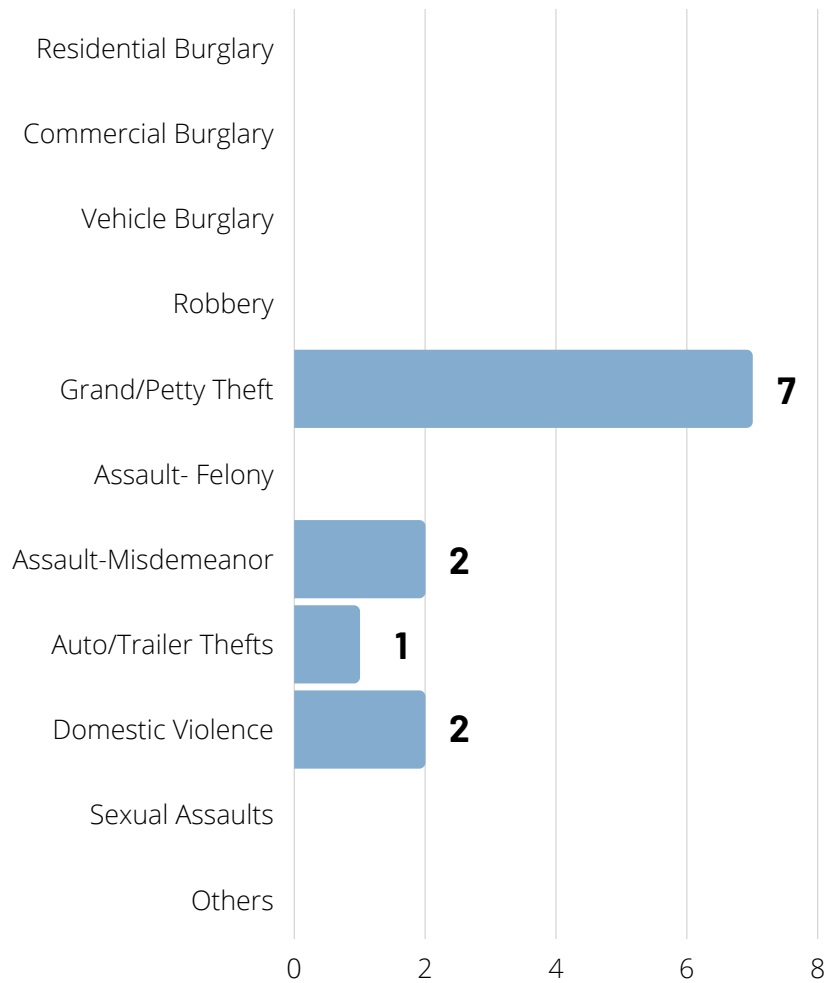

# SAN MATEO COUNTY SHERIFF'S OFFICE

## TOWN OF PORTOLA VALLEY APR - JUN 2021

Below you will find statistical information related to incidents reported in the Town of Portola Valley from April 1 to June 30, 2021.

# TRAFFIC INCIDENTS AND CALLS FOR SERVICE

**63**

Total  
Citations

Calls for  
service

**568**

**1**

Traffic Accident - Major Injury

**2**

Traffic Accident - Minor Injury

**0**

Traffic Accident - No Injuries

**0**

Traffic Accident - Fatal Injuries

**0**

DUI Collisions

**0**