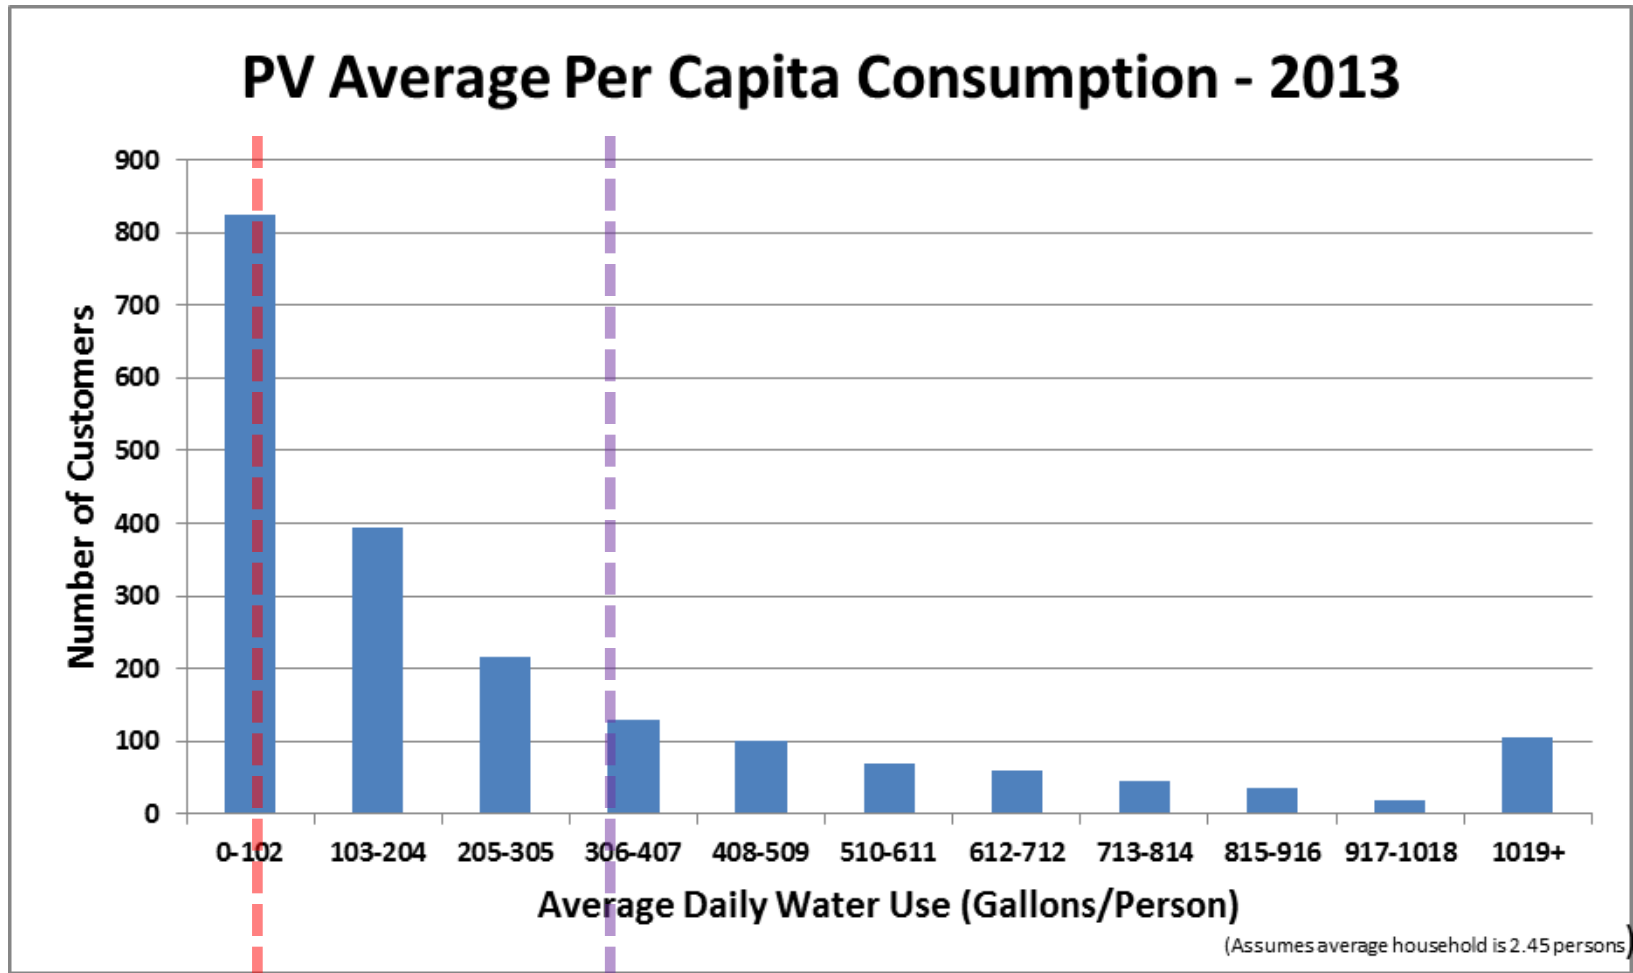

# PV Water Consumption - Distribution

**San Mateo County average household consumption**

**Portola Valley average household consumption**