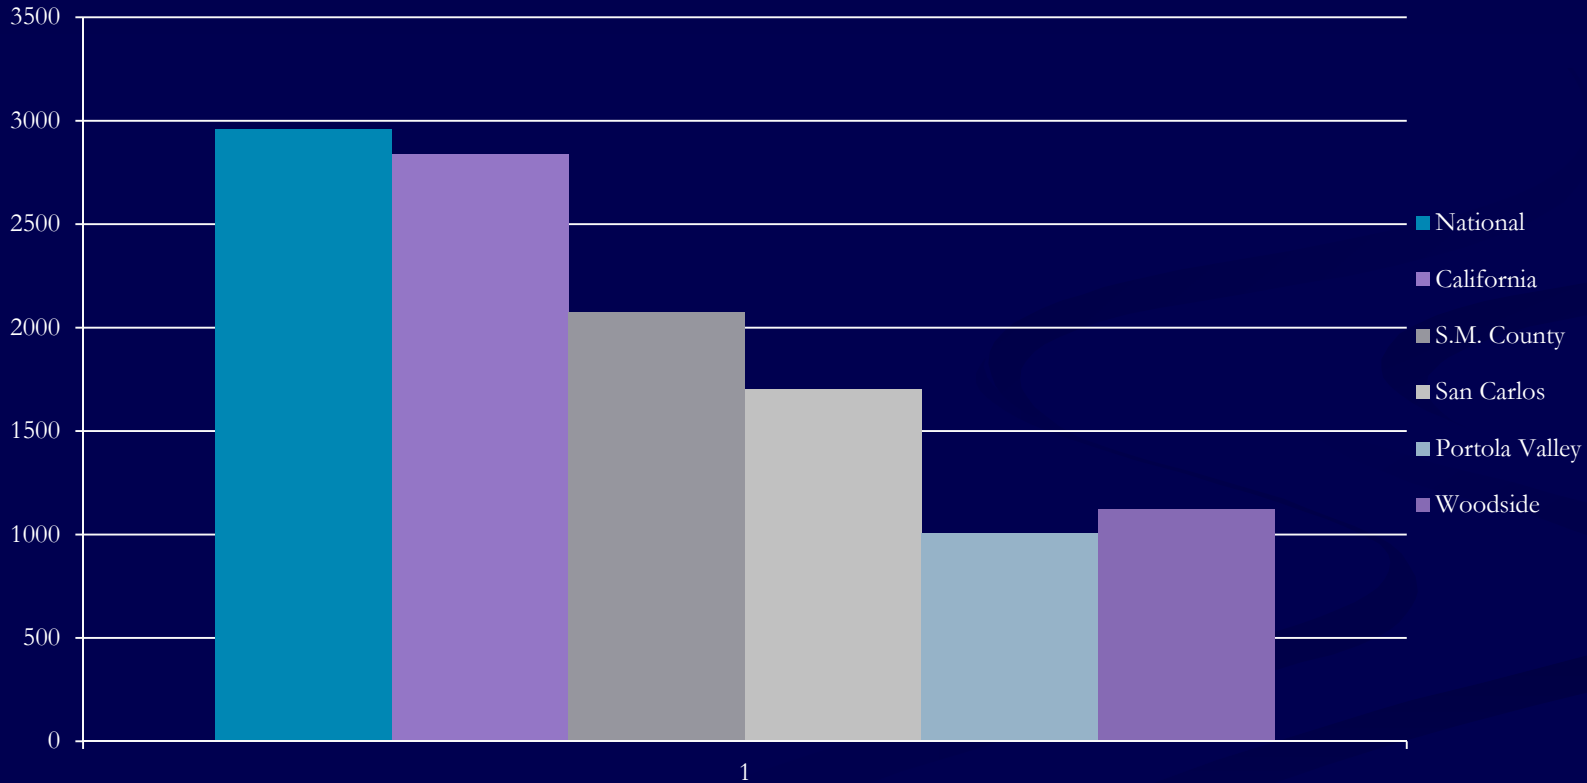

# SHERIFF'S OFFICE

A TRADITION OF SERVICE SINCE 1856

## Portola Valley Crime in Context Part 1 Crimes per 100,000